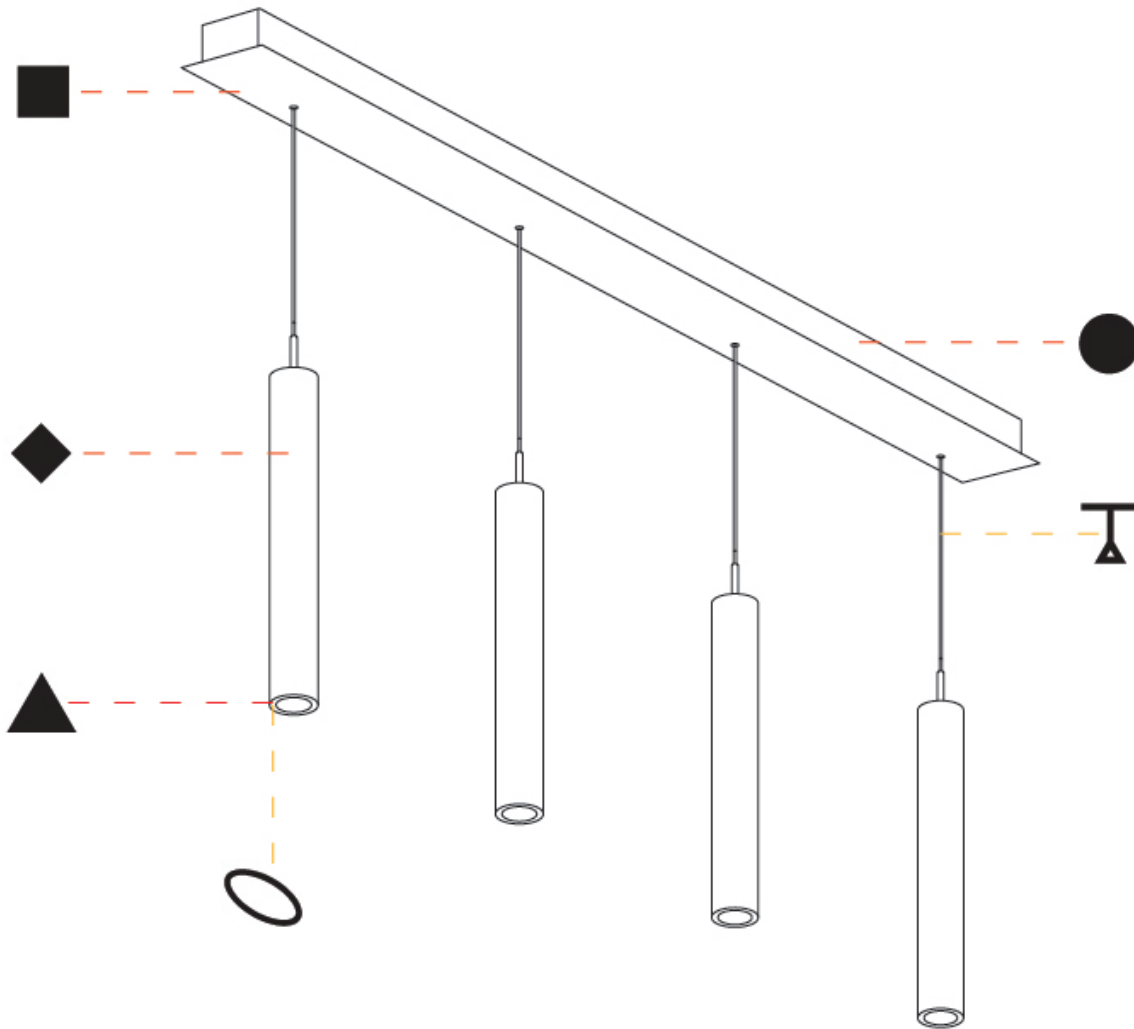

G-MINI CHANNEL HANGOVER SUSPENSION

A300622-

PROJECT	_____
TYPE	_____
SPECIFIER	_____
QUANTITY	_____
DATE	_____

A