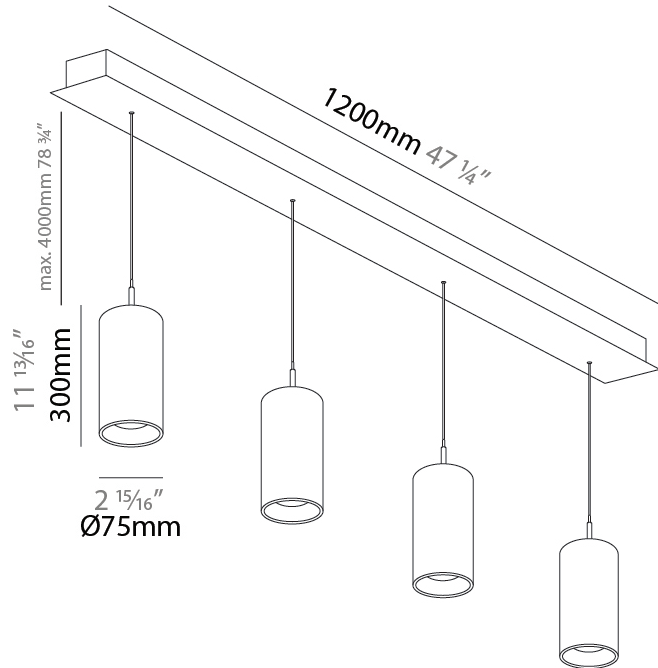

GENERAL

Series: G-Mini Channel
Subseries: G-Mini Channel Hangover
Brand: Prolight
Division: Architectural
Mounting Type: Suspension
Mounting Location: Ceiling
Subcategory: Spots

PHYSICAL

Shape: Cylinder
Diameter (mm): 75
Diameter (in): 2 ¹⁵/₁₆
Length (mm): 1200
Length (in): 47 ¹/₄
Height (mm): 150
Height (in): 5 ⁷/₈
Light Distribution: Direct
Diffuser: Shine Ring - NOR / OPL / YEL / ORA / RED / BLU / GRN
Fixture Finish: SSR / BKV / CWI / CRY / HAB / UFT / ITA / RUA / FTG / MYG / LOD / PUS / FRO / FUP / KIA / POP / BLS / SPG / MEY / GOH / GUM / CHC / COM / ABZ / JAG / OBR / MOS / ROR
Accent Finish: NOF / COP / MIR / SSS
Fixture Material: Extruded Aluminum / Steel
Cable Details: 2,000mm/78 3/4" / 4,000mm/157 1/2" - Cable, Black, Green, Orange, Red, White

ELECTRICAL

Lamp Type: LED (Zhaga Standard)
Input Wattage (W): 38
Total Output Wattage (W): 34.5
Dimming: Non-Dimmable
Driver Included: Yes
Driver Location: Integrated
Driver Type: Constant Current - Universal
Driver Class: Class 2
Input Voltage (V): 120 - 277

LED

Color Temperature (°K): 2700 / 3000 / 3500 / 4000
Max. Delivered Lumen (lm): Max 3171
Nominal Lumen (lm): Max 4231
CRI: >90 CRI
Lamp Life (hrs): 50000

OPTICAL

Beam Angle: 6 / 22 / 38

RATINGS AND CERTIFICATIONS

Certified By: Certified for North American Standards
IP rating: IP20