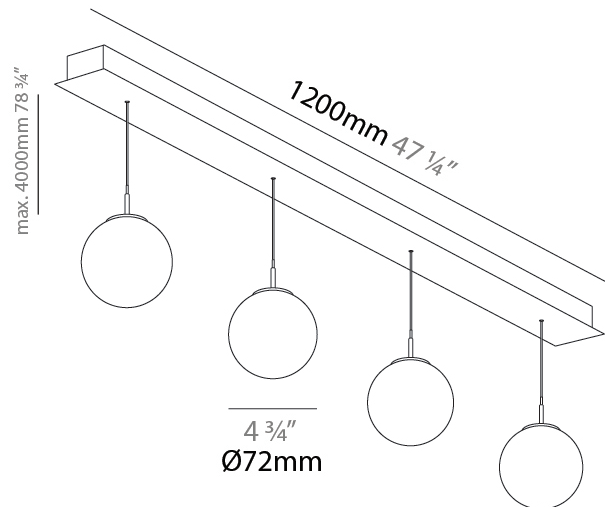

GENERAL

Series: G-Mini Channel
Subseries: G-Mini Channel Hangover
Brand: Prolicht
Division: Architectural
Mounting Type: Suspension
Mounting Location: Ceiling
Subcategory: Spots

PHYSICAL

Shape: Cylinder
Diameter (mm): 120
Diameter (in): 4 3/4
Length (mm): 1200
Length (in): 47 1/4
Height (mm): 120
Height (in): 4 3/4
Light Distribution: Direct
Diffuser: Touch of Color - NOR / OPL / YEL / ORA / RED / BLU / GRN
Fixture Finish: SSR / BKV / CWI / CRY / HAB / UFT / ITA / RUA / FTG / MYG / LOD / PUS / FRO / FUP / KIA / POP / BLS / SPG / MEY / GOH / GUM / CHC / COM / ABZ / JAG / OBR / MOS / ROR
Accent Finish: NOF / COP / MIR / SSS
Fixture Material: Extruded Aluminum / Steel
Cable Details: 2,000mm/78 3/4" / 4,000mm/157 1/2" - Cable, Black, Green, Orange, Red, White

ELECTRICAL

Lamp Type: LED (Zhaga Standard)
Input Wattage (W): 26
Total Output Wattage (W): 23.7
Dimming: Non-Dimmable
Driver Included: Yes
Driver Location: Integrated
Driver Type: Constant Current - Universal
Driver Class: Class 2
Input Voltage (V): 120 - 277

LED

Color Temperature (°K): 2700 / 3000 / 3500 / 4000
Max. Delivered Lumen (lm): 1424 / 1507 / 1591 / 1634
Nominal Lumen (lm): 1840 / 1949 / 2057 / 2112
CRI: >90 CRI
Lamp Life (hrs): 50000

OPTICAL

Beam Angle: 180

RATINGS AND CERTIFICATIONS

Certified By: Certified for North American Standards
IP rating: IP20