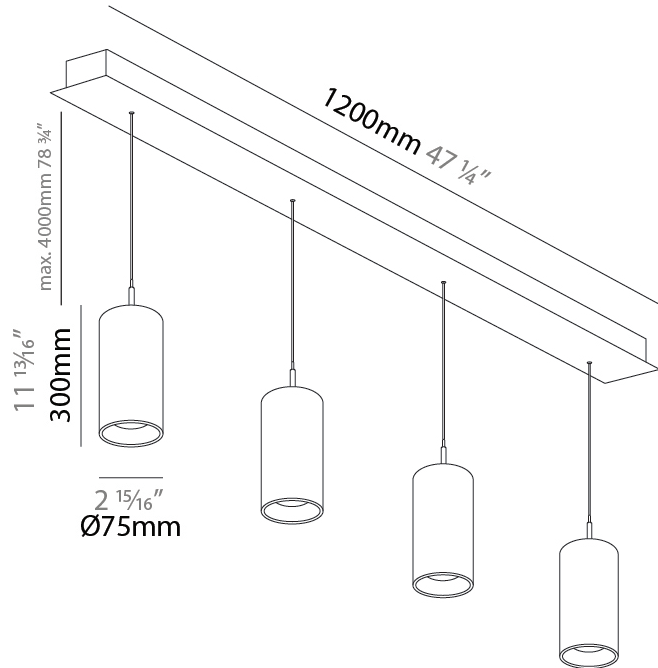

GENERAL

Series: G-Mini Channel
Subseries: G-Mini Channel Hangover
Brand: Prolight
Division: Architectural
Mounting Type: Suspension
Mounting Location: Ceiling
Subcategory: Spots

PHYSICAL

Shape: Cylinder
Diameter (mm): 75
Diameter (in): 2 ¹⁵/₁₆
Length (mm): 1200
Length (in): 47 ¹/₄
Height (mm): 150
Height (in): 5 ⁷/₈
Light Distribution: Direct
Diffuser: Shine Ring - NOR / OPL / YEL / ORA / RED / BLU / GRN
Fixture Finish: SSR / BKV / CWI / CRY / HAB / UFT / ITA / RUA / FTG / MYG / LOD / PUS / FRO / FUP / KIA / POP / BLS / SPG / MEY / GOH / GUM / CHC / COM / ABZ / JAG / OBR / MOS / ROR
Accent Finish: NOF / COP / MIR / SSS
Fixture Material: Extruded Aluminum / Steel
Cable Details: 2,000mm/78 3/4" / 4,000mm/157 1/2" - Cable, Black, Green, Orange, Red, White

ELECTRICAL

Lamp Type: LED (Zhaga Standard)
Input Wattage (W): 26
Total Output Wattage (W): 23.7
Dimming: Non-Dimmable
Driver Included: Yes
Driver Location: Integrated
Driver Type: Constant Current - Universal
Driver Class: Class 2
Input Voltage (V): 120 - 277

LED

Color Temperature (°K): 2700 / 3000 / 3500 / 4000
Max. Delivered Lumen (lm): 1557 / 1649 / 1740 / 1787
Nominal Lumen (lm): 1840 / 1949 / 2057 / 2112
CRI: >90 CRI
Lamp Life (hrs): 50000

OPTICAL

Beam Angle: 6 / 22 / 38

RATINGS AND CERTIFICATIONS

Certified By: Certified for North American Standards
IP rating: IP20