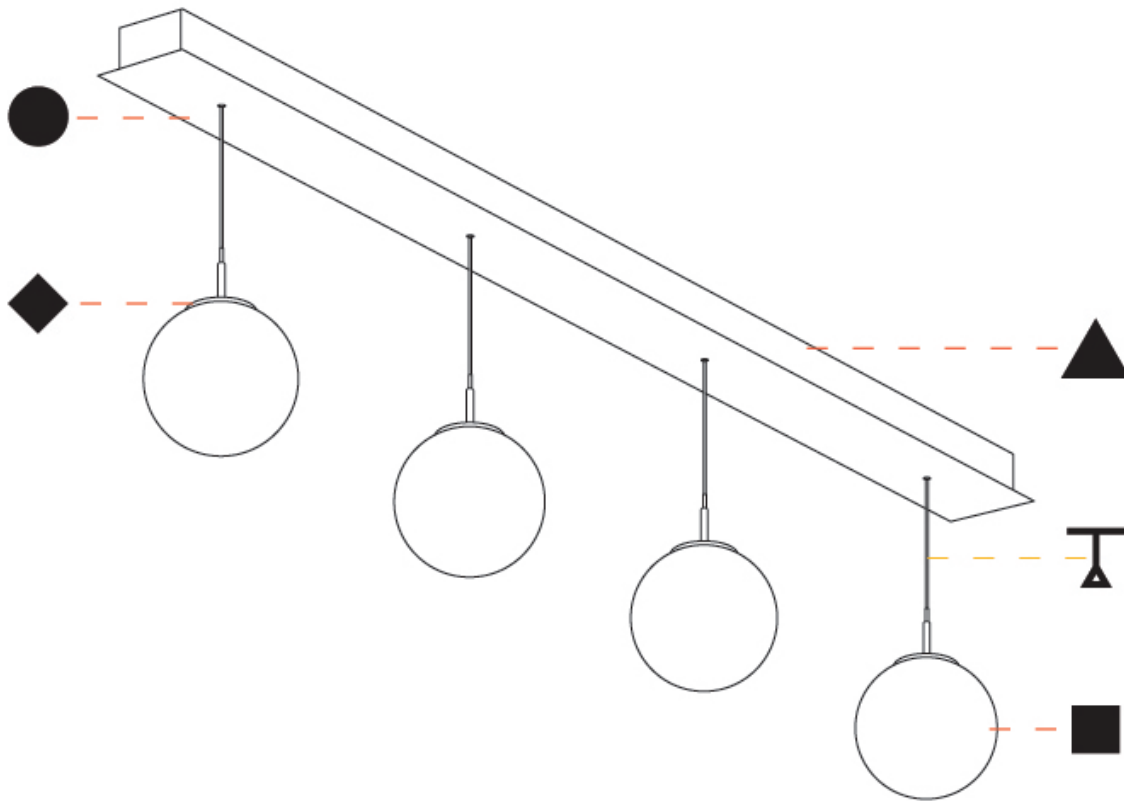

G-MINI CHANNEL HANGOVER SUSPENSION

A300645-

PROJECT	_____
TYPE	_____
SPECIFIER	_____
QUANTITY	_____
DATE	_____

A