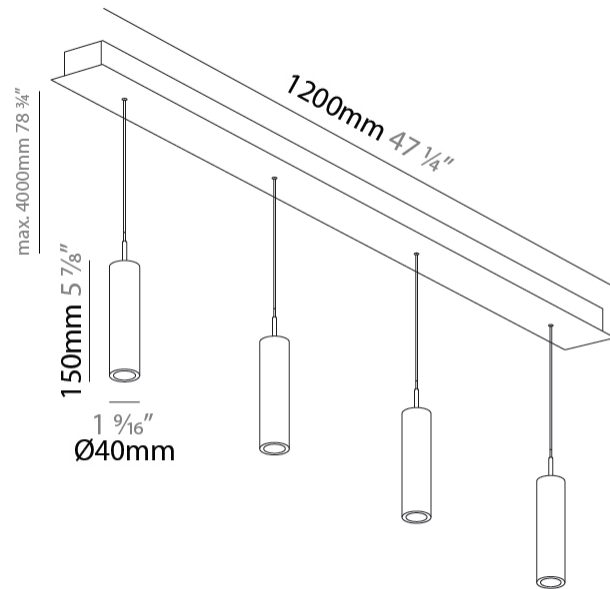

GENERAL

Series: G-Mini Channel
Subseries: G-Mini Channel Hangover
Brand: Prolight
Division: Architectural
Mounting Type: Suspension
Mounting Location: Ceiling
Subcategory: Spots

PHYSICAL

Shape: Cylinder
Diameter (mm): 40
Diameter (in): 1 9/16
Length (mm): 1200
Length (in): 47 1/4
Height (mm): 150
Height (in): 5 7/8
Light Distribution: Direct
Diffuser: Shine Ring - NOR / OPL / YEL / ORA / RED / BLU / GRN
Fixture Finish: SSR / BKV / CWI / CRY / HAB / UFT / ITA / RUA / FTG / MYG / LOD / PUS / FRO / FUP / KIA / POP / BLS / SPG / MEY / GOH / GUM / CHC / COM / ABZ / JAG / OBR / MOS / ROR
Accent Finish: NOF / COP / MIR / SSS
Fixture Material: Extruded Aluminum / Steel
Cable Details: 2,000mm/78 3/4" / 4,000mm/157 1/2" - Cable, Black, Green, Orange, Red, White

ELECTRICAL

Lamp Type: LED (Zhaga Standard)
Input Wattage (W): 39
Total Output Wattage (W): 35.4
Dimming: Non-Dimmable
Driver Included: Yes
Driver Location: Integrated
Driver Type: Constant Current - Universal
Driver Class: Class 2
Input Voltage (V): 120 - 277

LED

Color Temperature (°K): 2700 / 3000 / 3500 / 4000
Max. Delivered Lumen (lm): 2776 / 2904 / 3012 / 3080
Nominal Lumen (lm): 3878 / 4056 / 4206 / 4301
CRI: >90 CRI
Lamp Life (hrs): 50000

OPTICAL

Beam Angle: 40 / 52

RATINGS AND CERTIFICATIONS

Certified By: Certified for North American Standards
IP rating: IP20