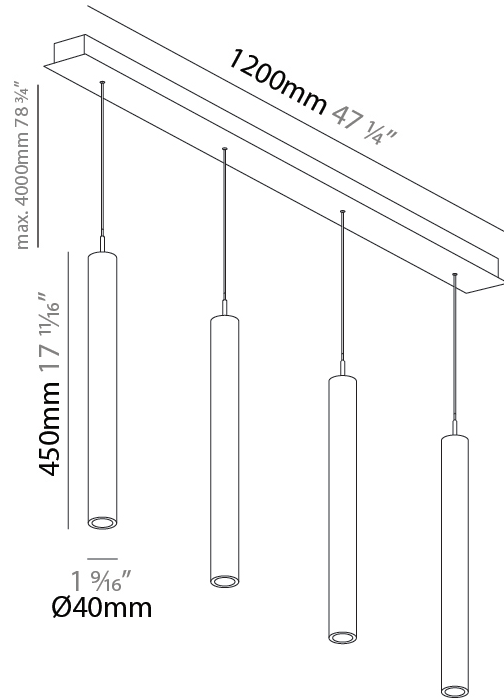

GENERAL

Series: G-Mini Channel
Subseries: G-Mini Channel Hangover
Brand: Prolicht
Division: Architectural
Mounting Type: Suspension
Mounting Location: Ceiling
Subcategory: Spots

PHYSICAL

Shape: Cylinder
Diameter (mm): 440
Diameter (in): 1 9/16
Length (mm): 1200
Length (in): 47 1/4
Height (mm): 450
Height (in): 17 11/16
Light Distribution: Direct
Diffuser: Shine Ring - NOR / OPL / YEL / ORA / RED / BLU / GRN
Fixture Finish: SSR / BKV / CWI / CRY / HAB / UFT / ITA / RUA / FTG / MYG / LOD / PUS / FRO / FUP / KIA / POP / BLS / SPG / MEY / GOH / GUM / CHC / COM / ABZ / JAG / OBR / MOS / ROR
Accent Finish: NOF / COP / MIR / SSS
Fixture Material: Extruded Aluminum / Steel
Cable Details: 2,000mm/78 3/4" / 4,000mm/157 1/2" - Cable, Black, Green, Orange, Red, White

ELECTRICAL

Lamp Type: LED (Zhaga Standard)
Input Wattage (W): 39
Total Output Wattage (W): 35.4
Dimming: Non-Dimmable
Driver Included: Yes
Driver Location: Integrated
Driver Type: Constant Current - Universal
Driver Class: Class 2
Input Voltage (V): 120 - 277

LED

Color Temperature (°K): 2700 / 3000 / 3500 / 4000
Max. Delivered Lumen (lm): 2776 / 2904 / 3012 / 3080
Nominal Lumen (lm): 3878 / 4056 / 4206 / 4301
CRI: >90 CRI
Lamp Life (hrs): 50000

OPTICAL

Beam Angle: 40 / 52

RATINGS AND CERTIFICATIONS

Certified By: Certified for North American Standards
IP rating: IP20