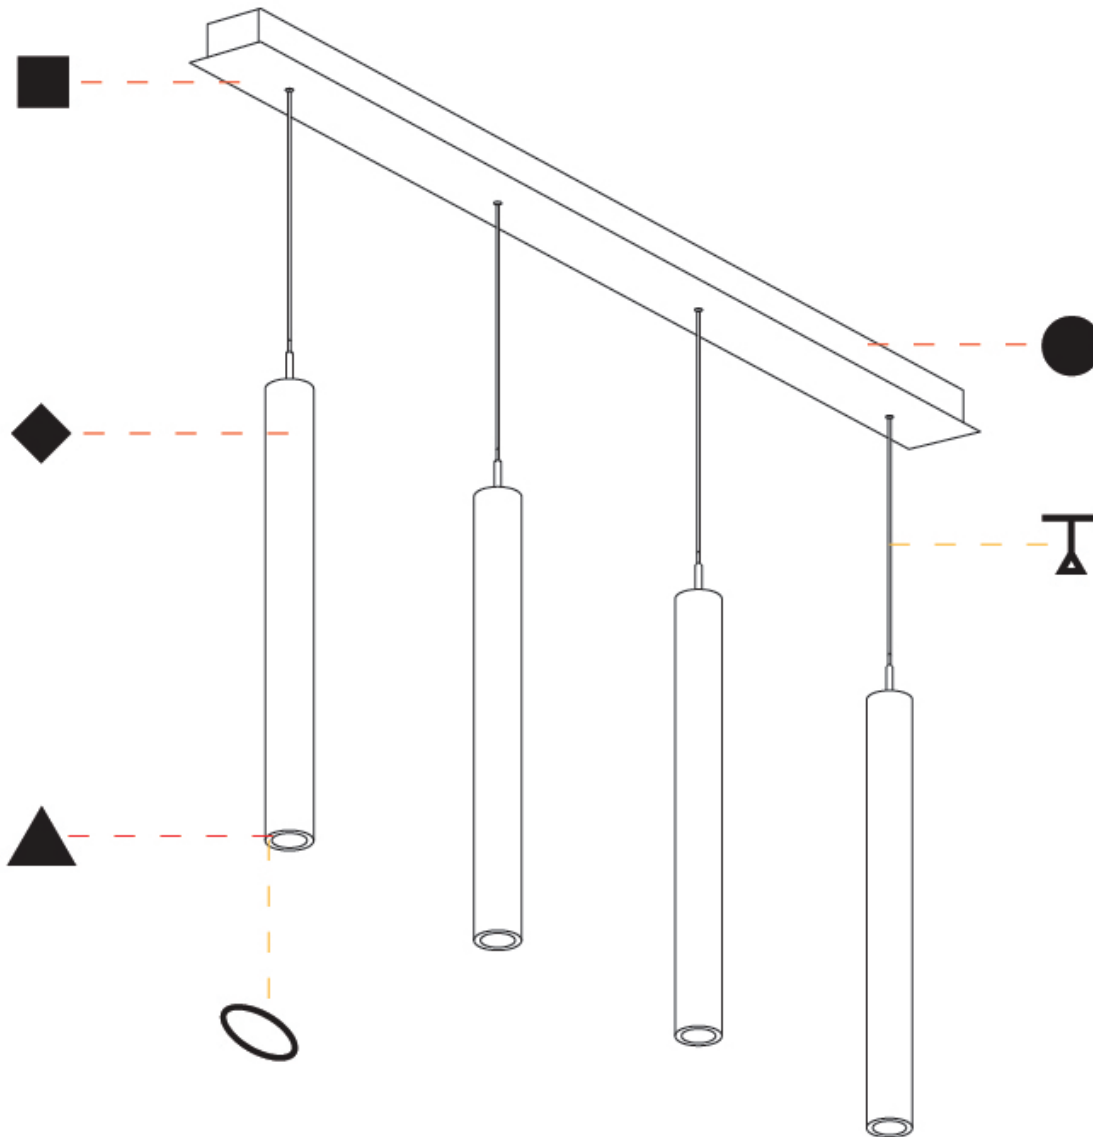

G-MINI CHANNEL HANGOVER SUSPENSION

A300623-

PROJECT	_____
TYPE	_____
SPECIFIER	_____
QUANTITY	_____
DATE	_____

A