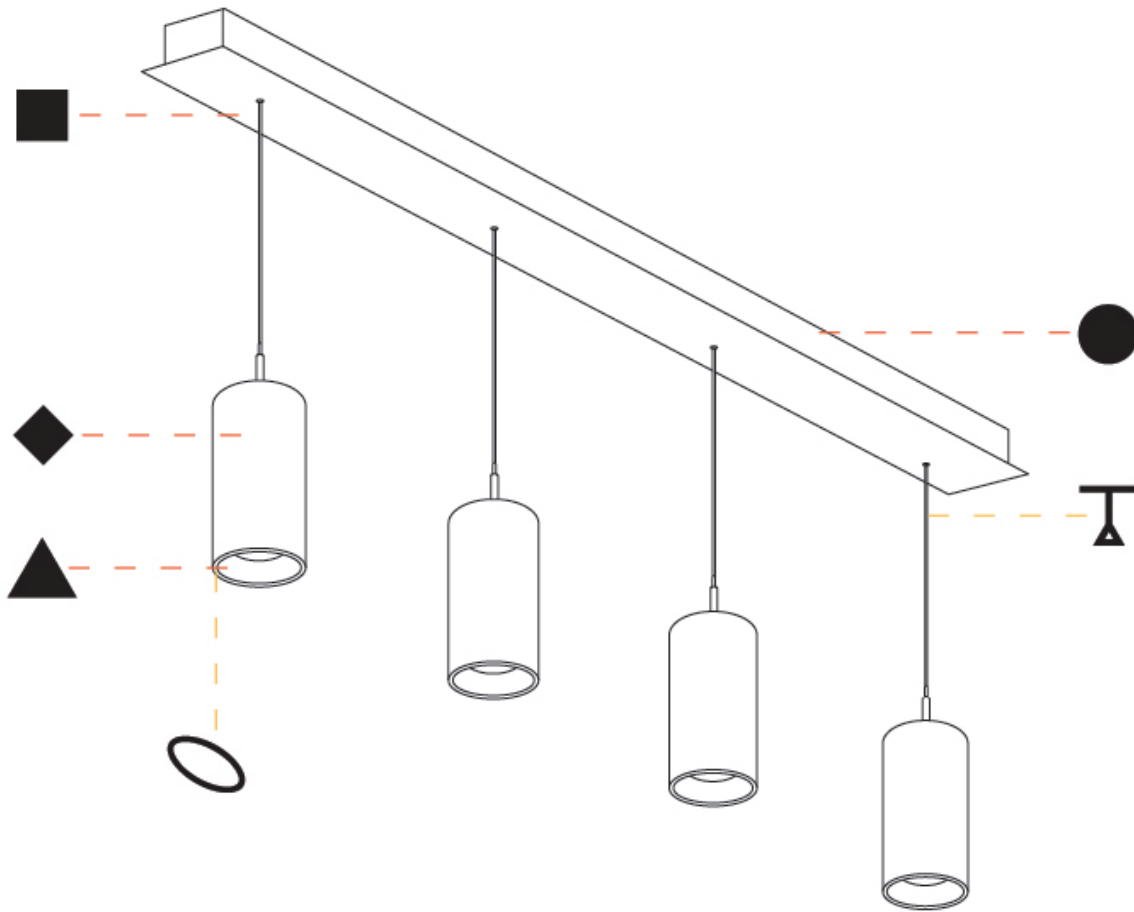

G-MINI CHANNEL HANGOVER SUSPENSION

A300624-

PROJECT	_____
TYPE	_____
SPECIFIER	_____
QUANTITY	_____
DATE	_____

A