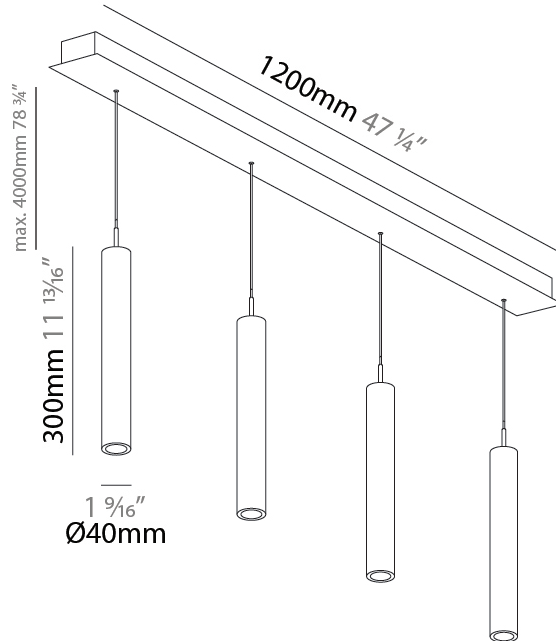

GENERAL

Series: G-Mini Channel
Subseries: G-Mini Channel Hangover
Brand: Prolight
Division: Architectural
Mounting Type: Suspension
Mounting Location: Ceiling
Subcategory: Spots

PHYSICAL

Shape: Cylinder
Diameter (mm): 40
Diameter (in): 1 9/16
Length (mm): 1200
Length (in): 47 1/4
Height (mm): 300
Height (in): 11 13/16
Light Distribution: Direct
Diffuser: Shine Ring - NOR / OPL / YEL / ORA / RED / BLU / GRN
Fixture Finish: SSR / BKV / CWI / CRY / HAB / UFT / ITA / RUA / FTG / MYG / LOD / PUS / FRO / FUP / KIA / POP / BLS / SPG / MEY / GOH / GUM / CHC / COM / ABZ / JAG / OBR / MOS / ROR
Accent Finish: NOF / COP / MIR / SSS
Fixture Material: Extruded Aluminum / Steel
Cable Details: 2,000mm/78 3/4" / 4,000mm/157 1/2" - Cable, Black, Green, Orange, Red, White

ELECTRICAL

Lamp Type: LED (Zhaga Standard)
Input Wattage (W): 39
Total Output Wattage (W): 35.4
Dimming: Non-Dimmable
Driver Included: Yes
Driver Location: Integrated
Driver Class: Class 2
Input Voltage (V): 120 - 277

LED

Color Temperature (°K): 2700 / 3000 / 3500 / 4000
Max. Delivered Lumen (lm): 2776 / 2904 / 3012 / 3080
Nominal Lumen (lm): 3878 / 4056 / 4206 / 4301
CRI: >90 CRI
Lamp Life (hrs): 50000

OPTICAL

Beam Angle: 40 / 52

RATINGS AND CERTIFICATIONS

Certified By: Certified for North American Standards
IP rating: IP20