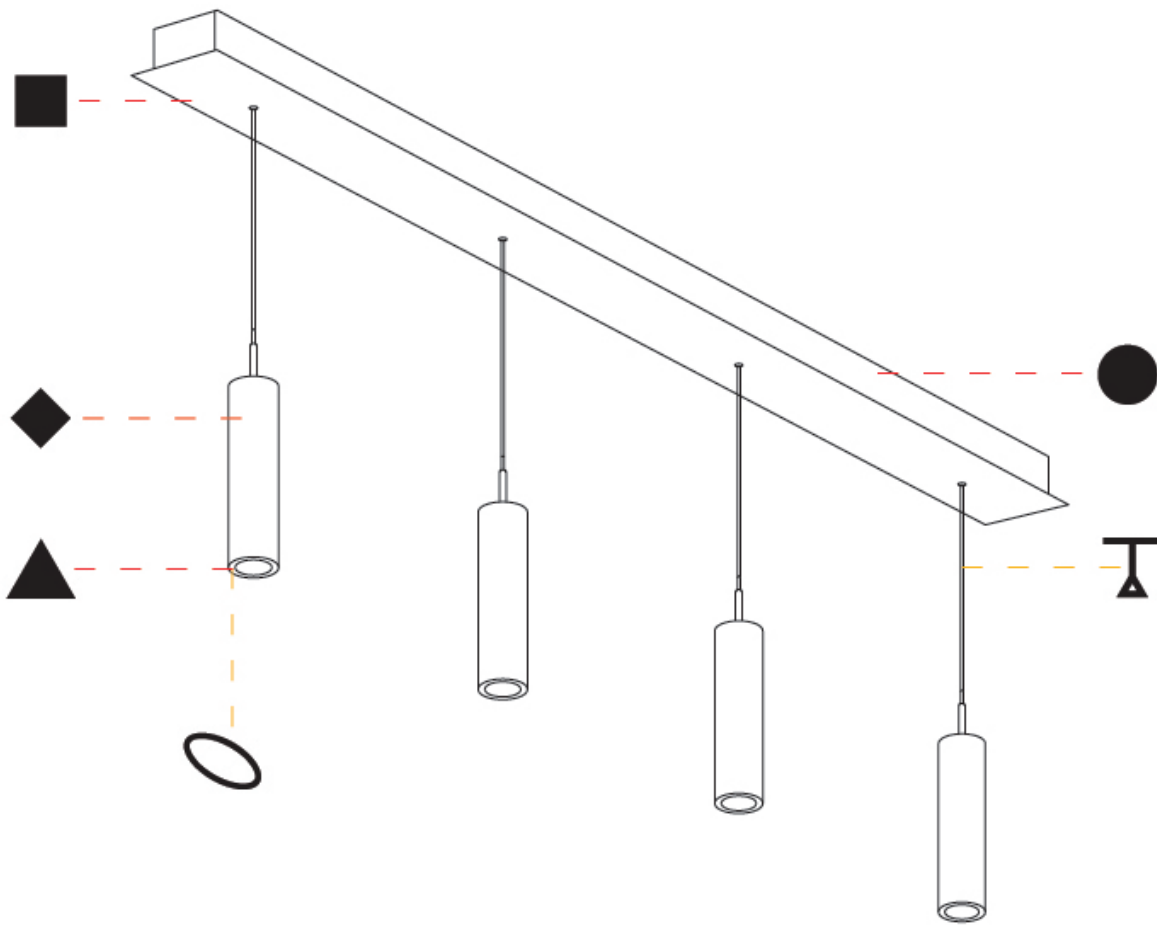

G-MINI CHANNEL HANGOVER SUSPENSION

A300621-

PROJECT	_____
TYPE	_____
SPECIFIER	_____
QUANTITY	_____
DATE	_____

A